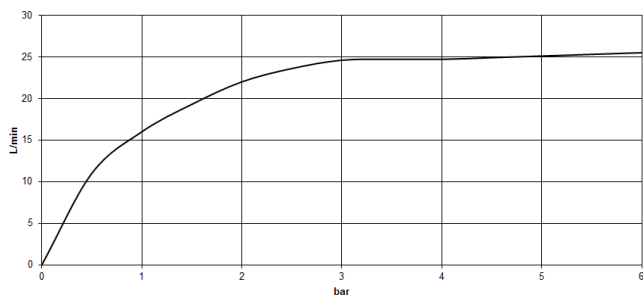

**Required miscellaneous**

- Concealed floor mounting -**
- max. recess depth 150 mm
  - min. recess depth 80 mm

35 945 970 90

**VAIA Single-lever bath mixer with stand pipe for free-standing assembly with hand shower set - Chrome**

VAIA

**Flow rate chart**

**Certificates**

Belgaqua\_19\_77\_27. WRAS\_2001027. IAPMO\_4976 (2). LGA\_29727. Belgaqua\_24-003-27\_1.

VAIA Single-lever bath mixer with stand pipe for free-standing assembly with hand shower set - Chrome