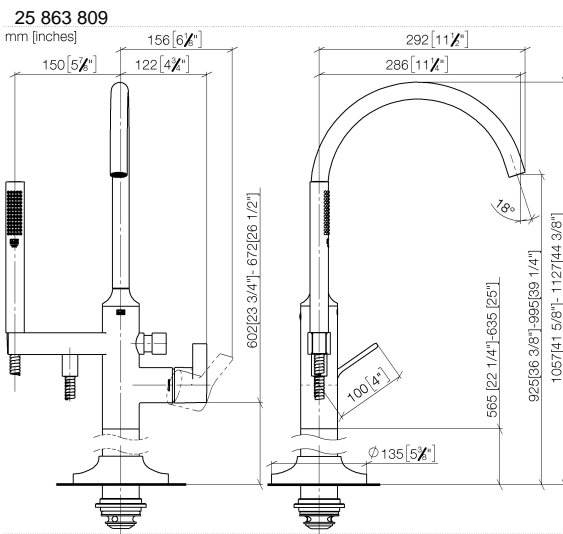

**VAIA Single-lever bath mixer with stand pipe for free-standing assembly with hand shower set - Chrome**

VAIA

25 863 809

- spout: circular, air-enriched flow
- max. flow 24.6 l/min at 3 bar flow pressure
- Hand shower: COMPACT RAIN, max. flow rate 6.8 l/min (at 3 bar)
- bar-type hand shower with anti-scale system
- 281mm projection
- pivotable spout 360°
- automatic bath/shower diverter
- total height 1057 - 1127 mm
- wall bracket
- stand pipe height 565 - 635 mm
- height up to aerator 925 – 995 mm
- slide-on rosettes Ø 135 mm
- metal shower hose 1250mm with integrated anti-twist protection
- WRAS 2001027

**Required miscellaneous**

- Concealed floor mounting -**
- max. recess depth 150 mm
  - min. recess depth 80 mm

35 945 970 90

**VAIA Single-lever bath mixer with stand pipe for free-standing assembly with hand shower set - Chrome**

VAIA

**Flow rate chart**

**Certificates**

Belgaqua\_19\_77\_27. WRAS\_2001027. IAPMO\_4976 (2). LGA\_29727. Belgaqua\_24-003-27\_1.

VAIA Single-lever bath mixer with stand pipe for free-standing assembly with hand shower set - Chrome